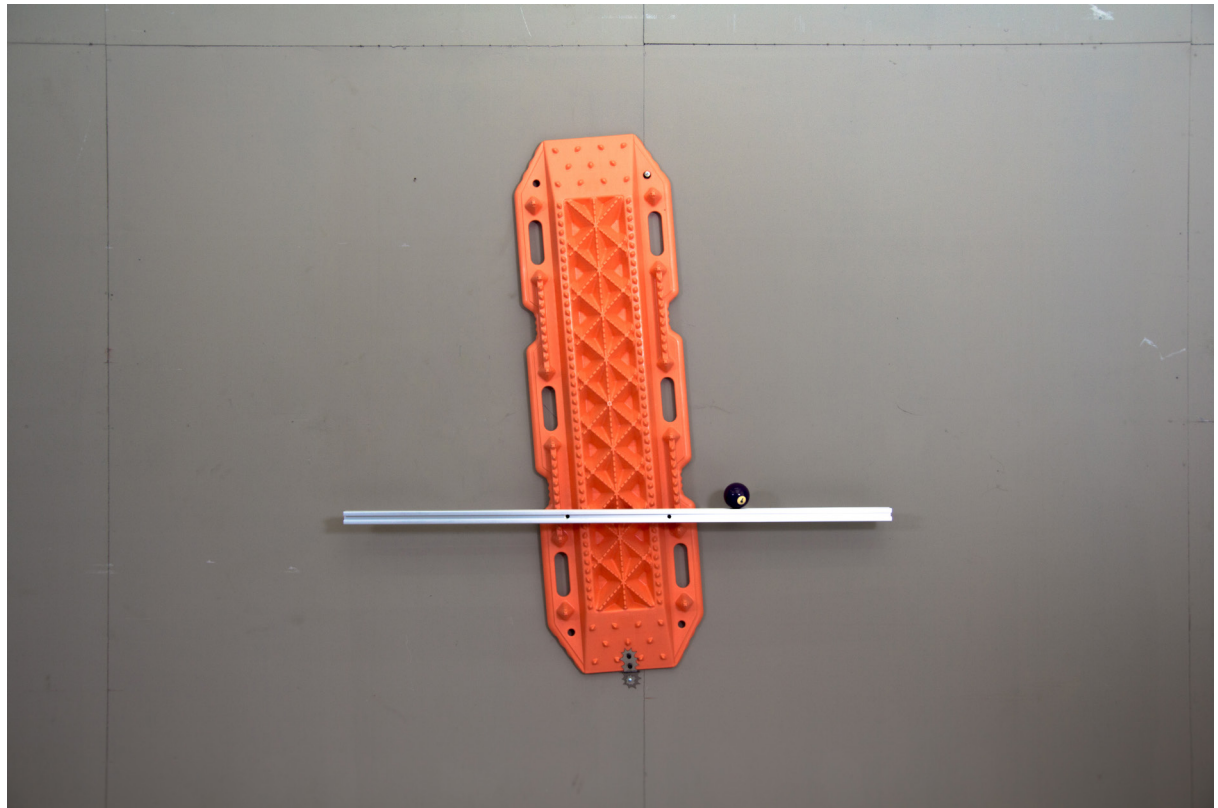

Recovery board, aluminium extrusion, stainless  
plate, snooker ball

120 × 130 × 12 cm

ROH

MARUTO

*the double job & the conventional*

2020

LED neon box, cable, carabiner, anchor, figure 8,  
water, hose

100 × 125 × 133 cm