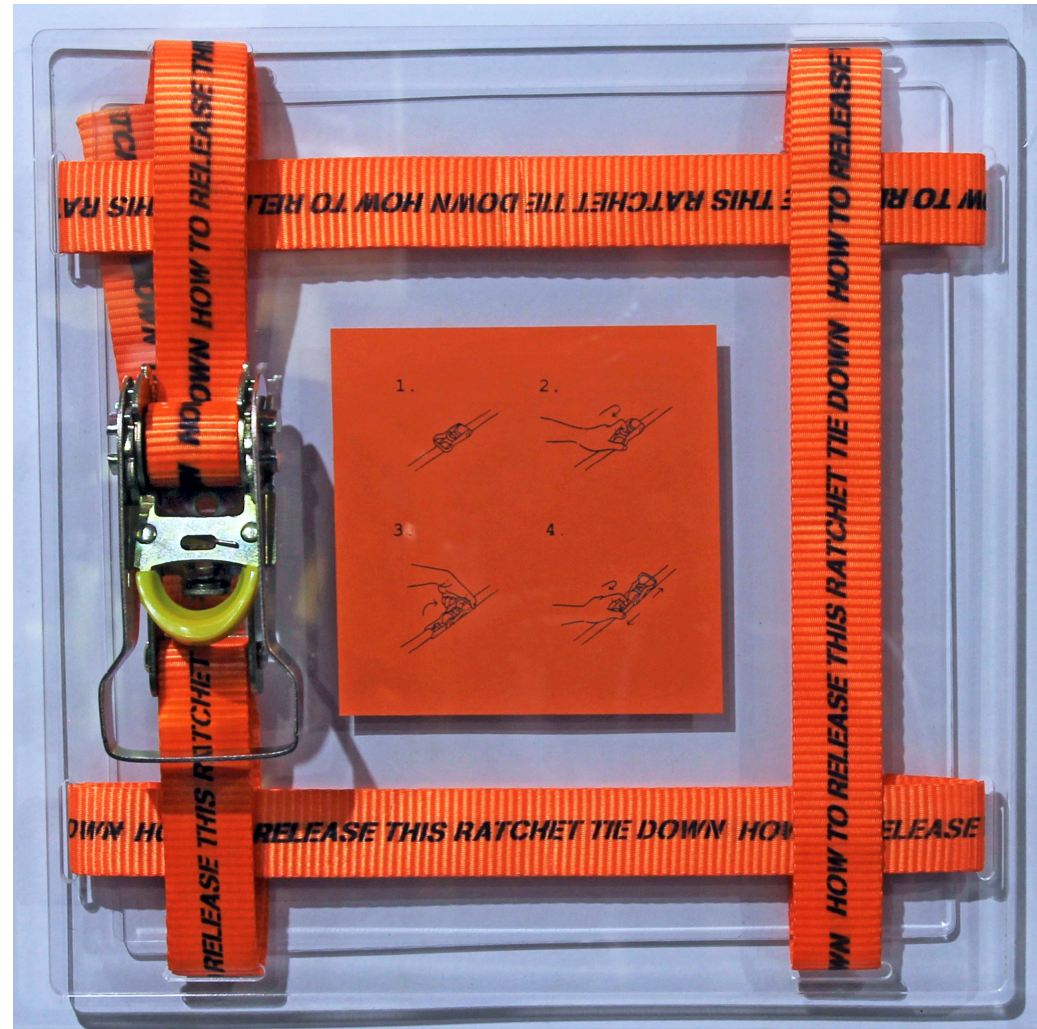

*Read the Instruction Zine About How to Make  
Instruction Zine*  
2018  
Digital print on paper, acrylic sheet, nuts and  
bolts, steel wire, stapler, cutter, zine  
80 × 3 cm

ROH

ROH

MARUTO

*How Release This Ratchet Tie Down*  
2017  
Screen print on paper, stencil on webbing, acrylic  
sheet, ratchet tie down  
30 × 30 cm