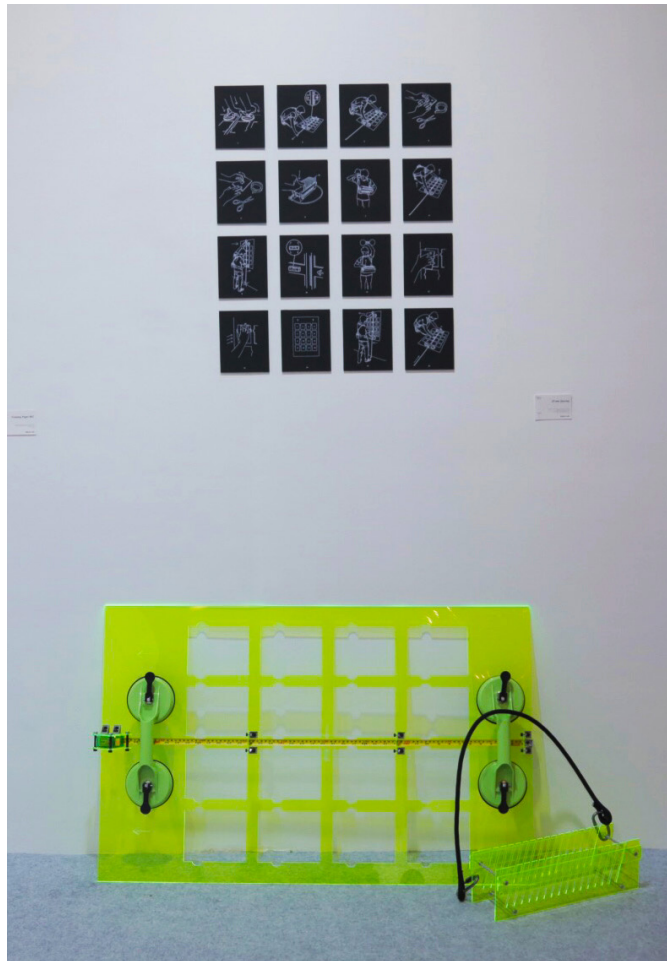

ROH

MARUTO

*Eye Level Fire Extinguisher*

2019

Fire extinguisher, sticker, aluminium profile, acrylic sheet, bubble level, steel plate

32 × 28 × 53 cm

ROH

MARUTO

*Crumpled*  
2018

Xerox print on paper, trash can, sticker, wooden  
rack, framed crumpled papers

Variable dimension

ROH

ROH

MARUTO

*Spacing 30 mm*  
2018

White ink flat bed print on paper, acrylic sheet,  
nuts and bolts, tape measure, bubble level, glass  
section cup, corner bracket, carbiner, climbing  
rope

Variable dimension

ROH

MARUTO

*Framing Paper #01*

2018

Digital print on paper, webbing, ratchet tie down,  
hook and bracket, acrylic sheet, g buckle

72 × 81 cm

ROH