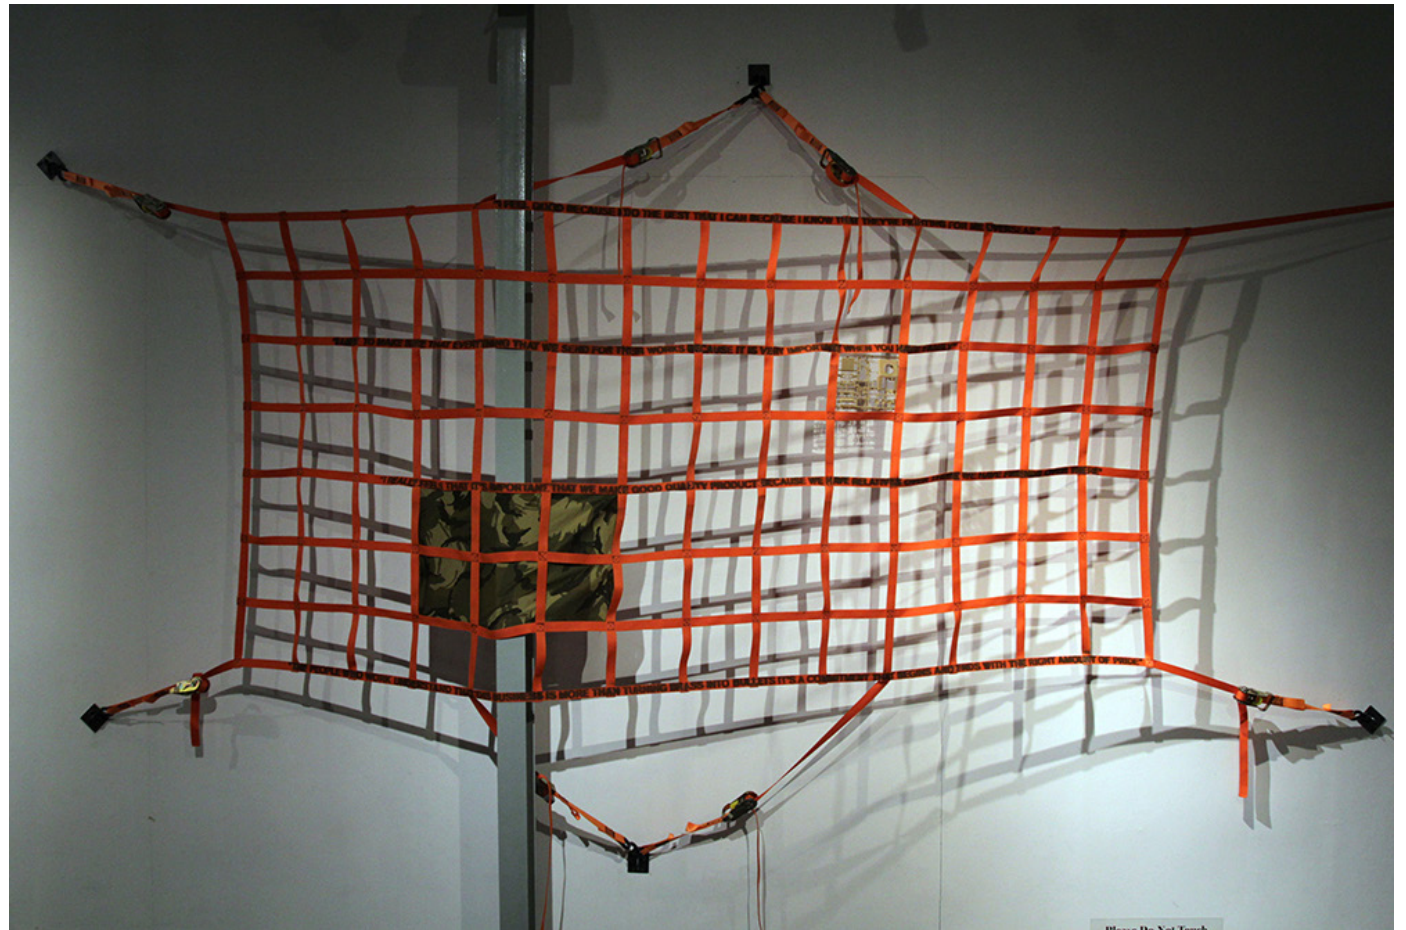

ROH

MARUTO

Early cargo for the war fighter
2017

Stencil, fabric, webbing, bubble wrap, ratchet tie
down, model kit

450 × 350 cm