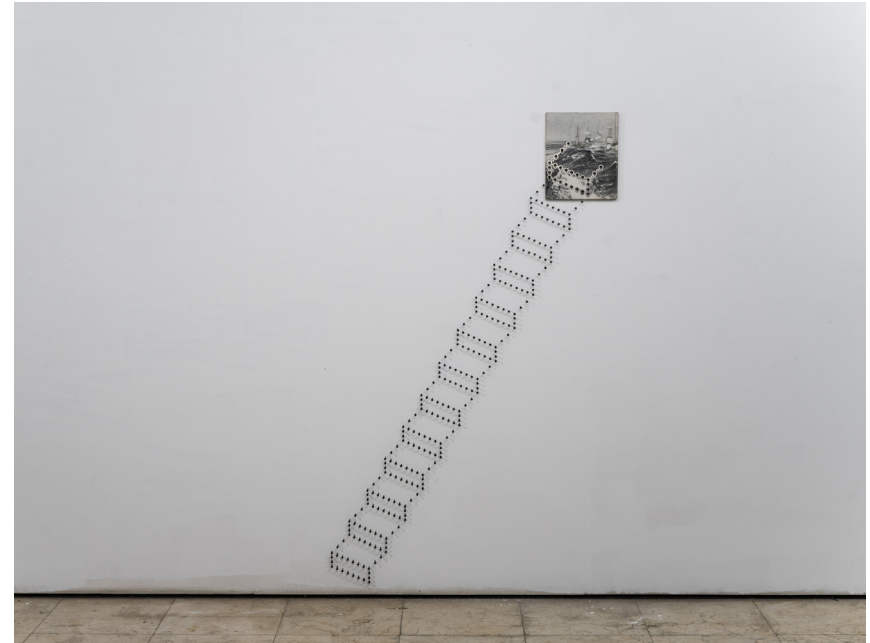

*Crumpled*  
2018

Xerox print on paper, trash can, sticker, stainless  
steel rack, magnet  
Variable dimension

ROH

MARUTO

*screwed stairway to the brutal sea*  
2022

Screw, pyrex communicating vessels, book,  
plastic measuring cylinder, stainless plate  
Variable dimension