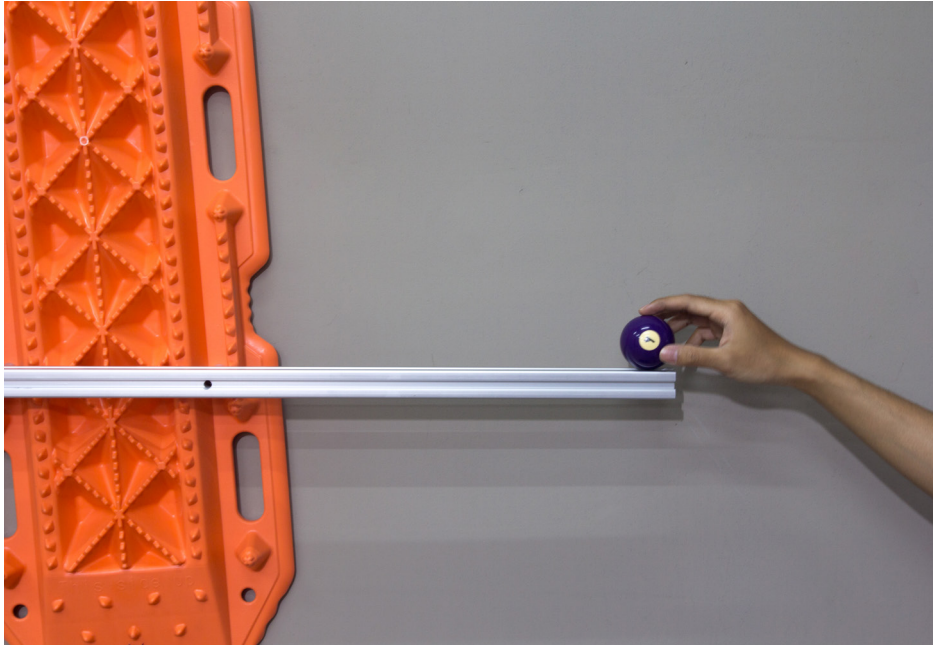

Recovery board, aluminium extrusion, stainless  
plate, snooker ball

120 × 130 × 12 cm

ROH

MARUTO

*the double job & the conventional*

2020

LED neon box, cable, carabiner, anchor, figure 8,  
water, hose

100 × 125 × 133 cm