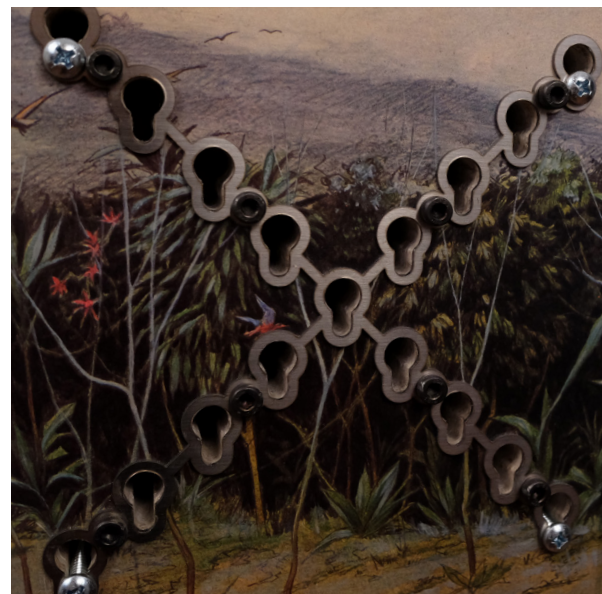

2020

Book, acrylic sheet, stainless plate, dural, bolt,  
screw, sand, synthetic plants

Variable dimension

Book and aquarium: 30 × 21 × 3.3 cm

With x screws: 12 × 12 × 3.5 cm

ROH

ROH

S.E.A. FOCUS