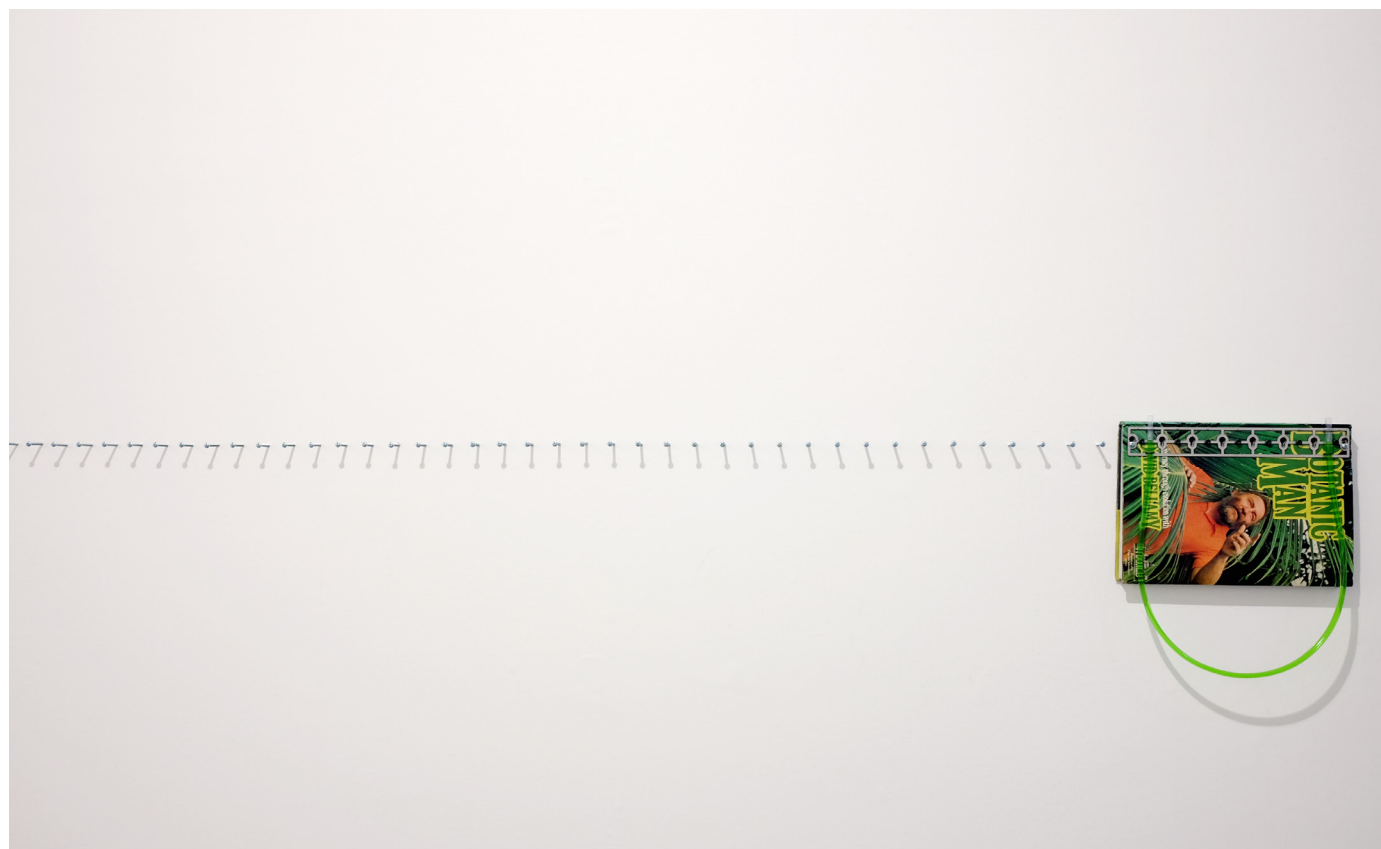

ROH

MARUTO

40 mm screws after botanic man

2020

Book, stainless steel, bolts, screws, plastic tube,
water

Variable dimensions

Book: 30 × 24 cm