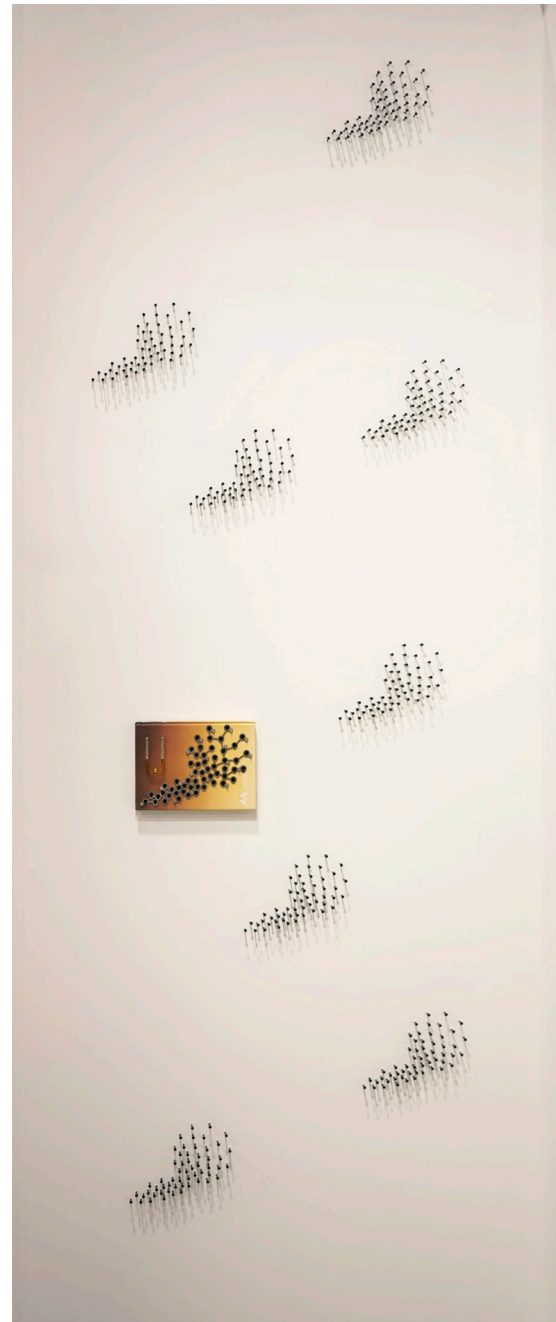

ROH

MARUTO

Screwed Balls
2023
book, screws, pyre glass, stainless steel
30 × 22 × 5 cm (book)