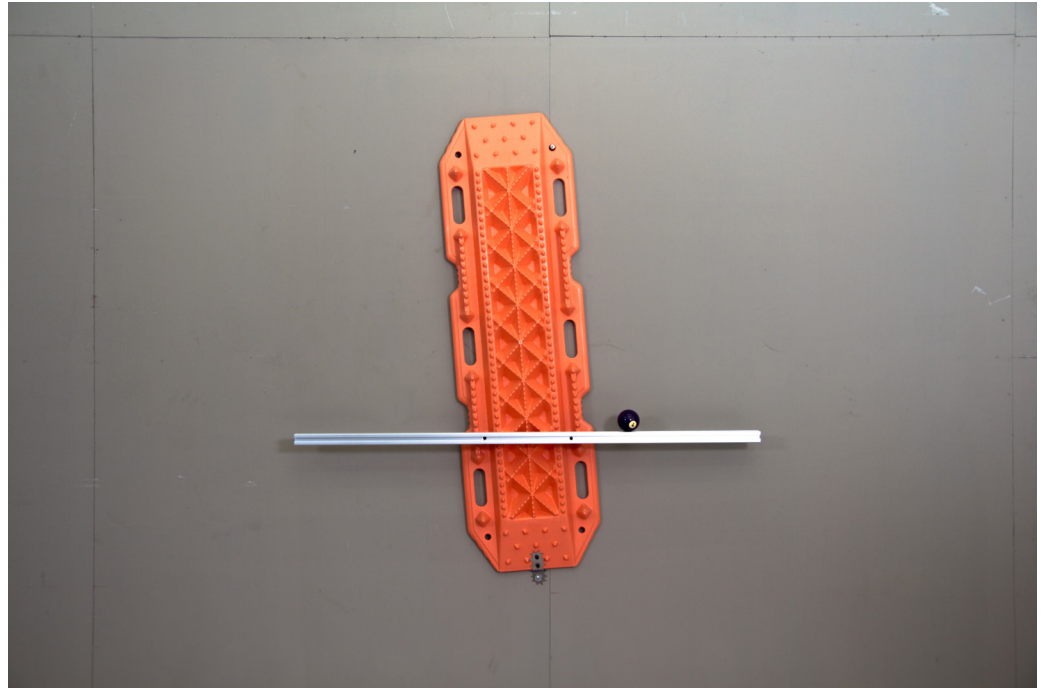

ROH

MARUTO

you're not tipsy, spiky orange

2020

recovery board, aluminium extrusion, stainless
plate, snooker ball

120 × 130 × 12 cm