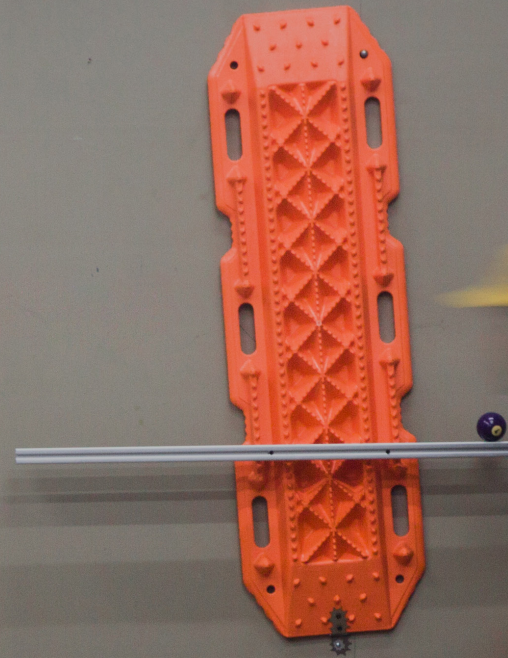

ROH

ROH

MARUTO

14-20 SEPTEMBER 2020

LISTE SHOWTIME  
ROH PROJECTS

ROH

MARUTO

*mobile flat cheers*