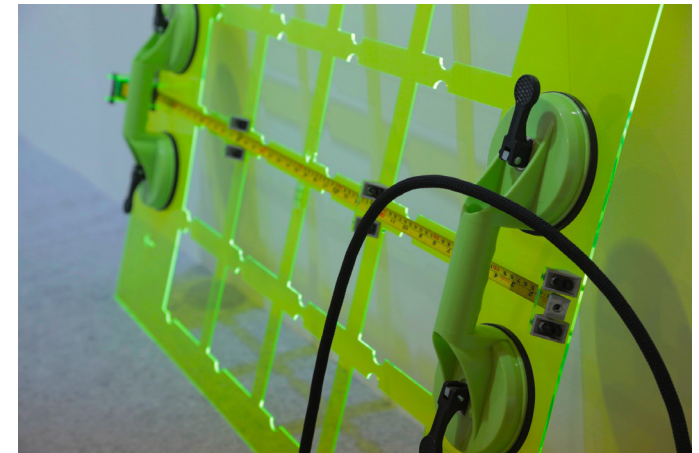

ROH

MARUTO

Spacing 30 mm
2018

White ink flat bed print on paper, acrylic sheet,
nuts and bolts, tape measure, bubble level, glass
section cup, corner bracket, carbiner, climbing
rope

Variable dimension