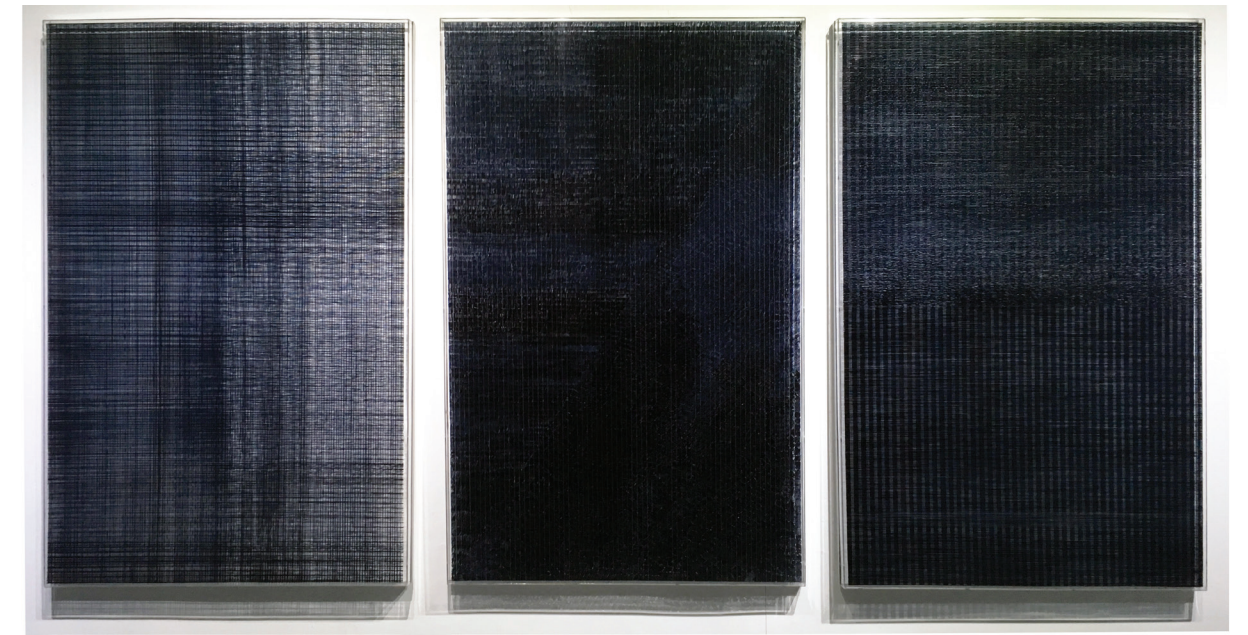

Aditya Novali
Black series #0531, 2017
Ink, Transparent Plexiglass, Wood, Multiboard, Zinc Plate
72.5 x 113.5 x 5 cm each (Set of Three)