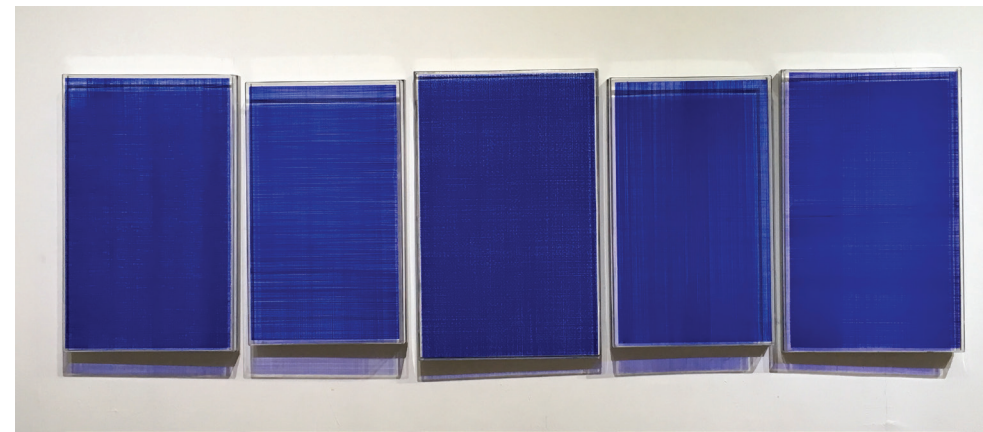

Adeel uz Zafar
Ascension, 2017
 Engraved drawing on vinyl
 38.1 x 30.5 cm (each, diptych)

Grace TAN
in the stillness...the moon is beaming, 2017
 Old wooden bench, polypropylene loop pins
 and nylon-66 cable ties
 60 x 50 x 58 cm
 Photography by Lim Weixiang

Heman CHONG
To think is an act. To feel is an act. Put the two together – it is me who is writing what I am writing. God is the world. The truth is always some inner power without explanation. The more genuine part of my life is unrecognizable, extremely intimate and impossible to define. My heart has shed every desire and reduced itself to one final or initial beat, 2016
 Acrylic on unprimed linen
 200 x 130 x 3.5 cm

Wyn-Lyn TAN
Crossing Tides, 2017
 Acrylic on canvas
 158 x 130 cm

Song-Ming ANG
Notes, 2015
 Installation of 11 music stands with 11 printed texts and 11 acrylic sketches
 Dimensions variable

Aditya Novali
4132, 2017
 Ink, Transparent Plexiglass, Wood, Multiboard, Zinc Plate
 22 x 37 x 4.5 cm, 23 x 38 x 4 cm, 24 x 39 x 4 cm, 25 x 40 x 3.5 cm, 26 x 41 x 3 cm