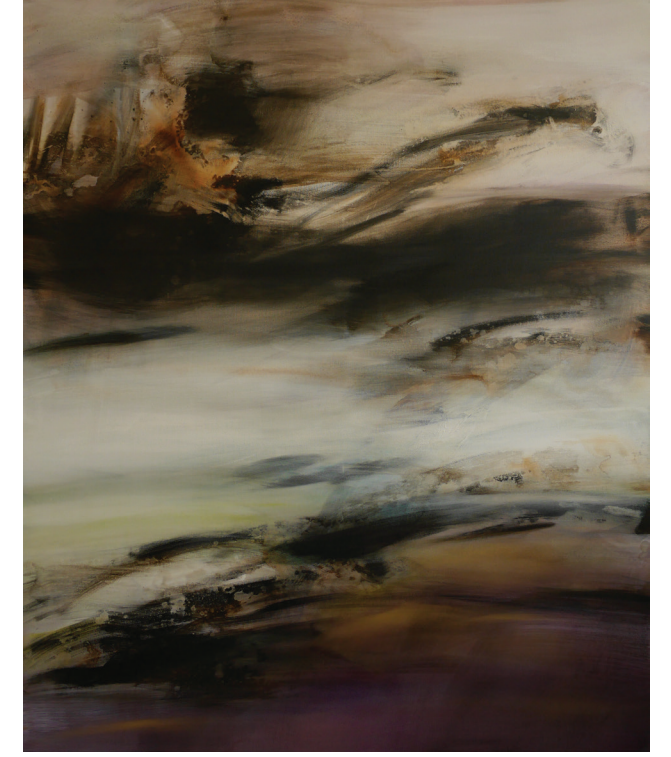

Adeel uz Zafar
Ascension, 2017
 Engraved drawing on vinyl
 38.1 x 30.5 cm (each, diptych)

Grace TAN
in the stillness...the moon is beaming, 2017
 Old wooden bench, polypropylene loop pins
 and nylon-66 cable ties
 60 x 50 x 58 cm
 Photography by Lim Weixiang

Heman CHONG
To think is an act. To feel is an act. Put the two together – it is me who is writing what I am writing. God is the world. The truth is always some inner power without explanation. The more genuine part of my life is unrecognizable, extremely intimate and impossible to define. My heart has shed every desire and reduced itself to one final or initial beat, 2016
 Acrylic on unprimed linen
 200 x 130 x 3.5 cm