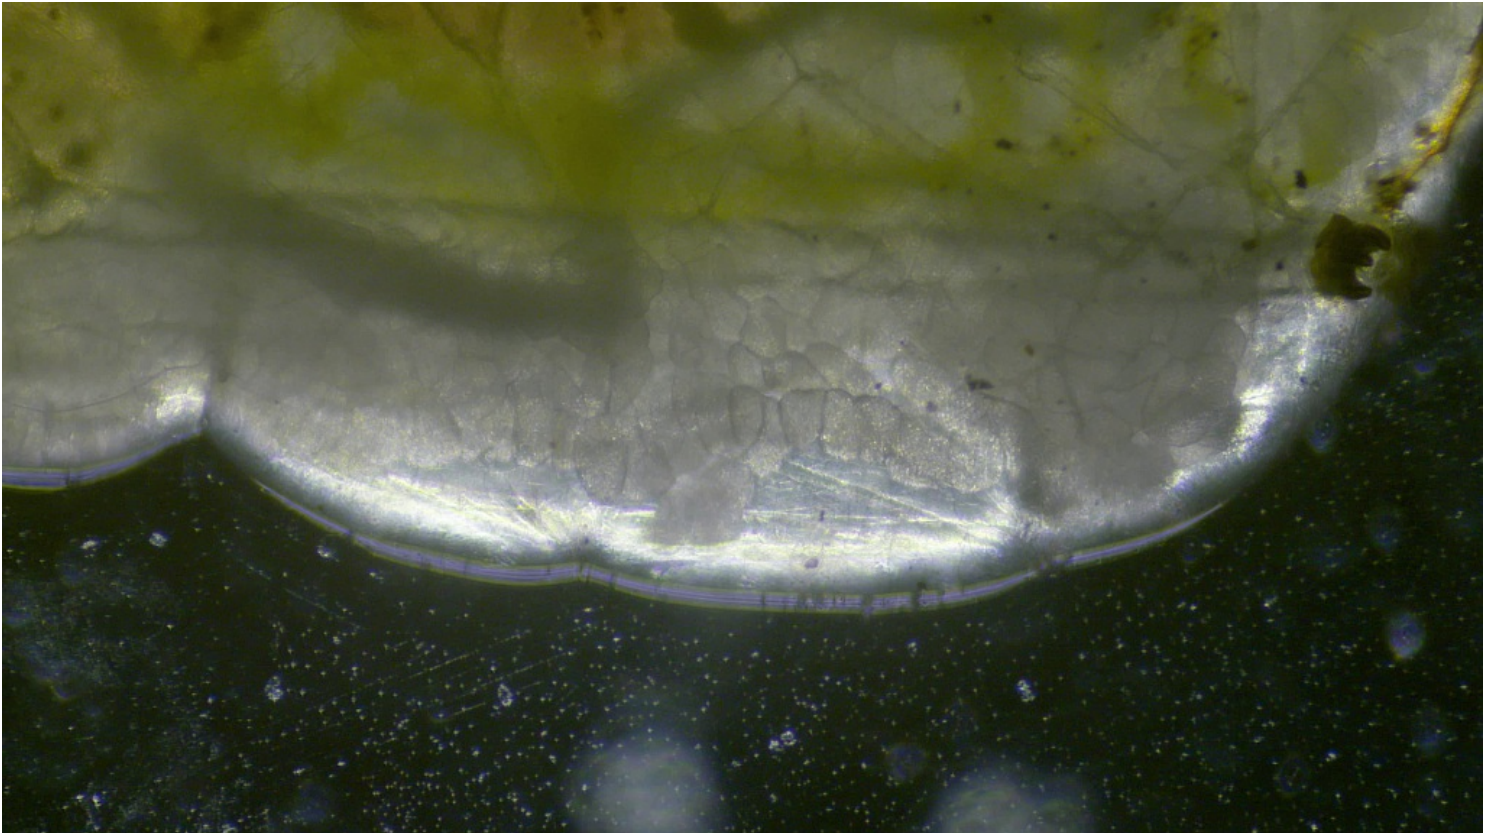

SILVERLENS

www.silverlensgalleries.com
info@silverlensgalleries.com

Lapanday Center
2263 Don Chino Roces Ave Ext
Makati City 1231
T +632.8160044
F +632.8160044
M +63917.5874011

Syaiful Garibaldi
Larovaria Kira #2, 2017
single channel video, 00:10:00, no sound
SPI_SG0008
1 of 3