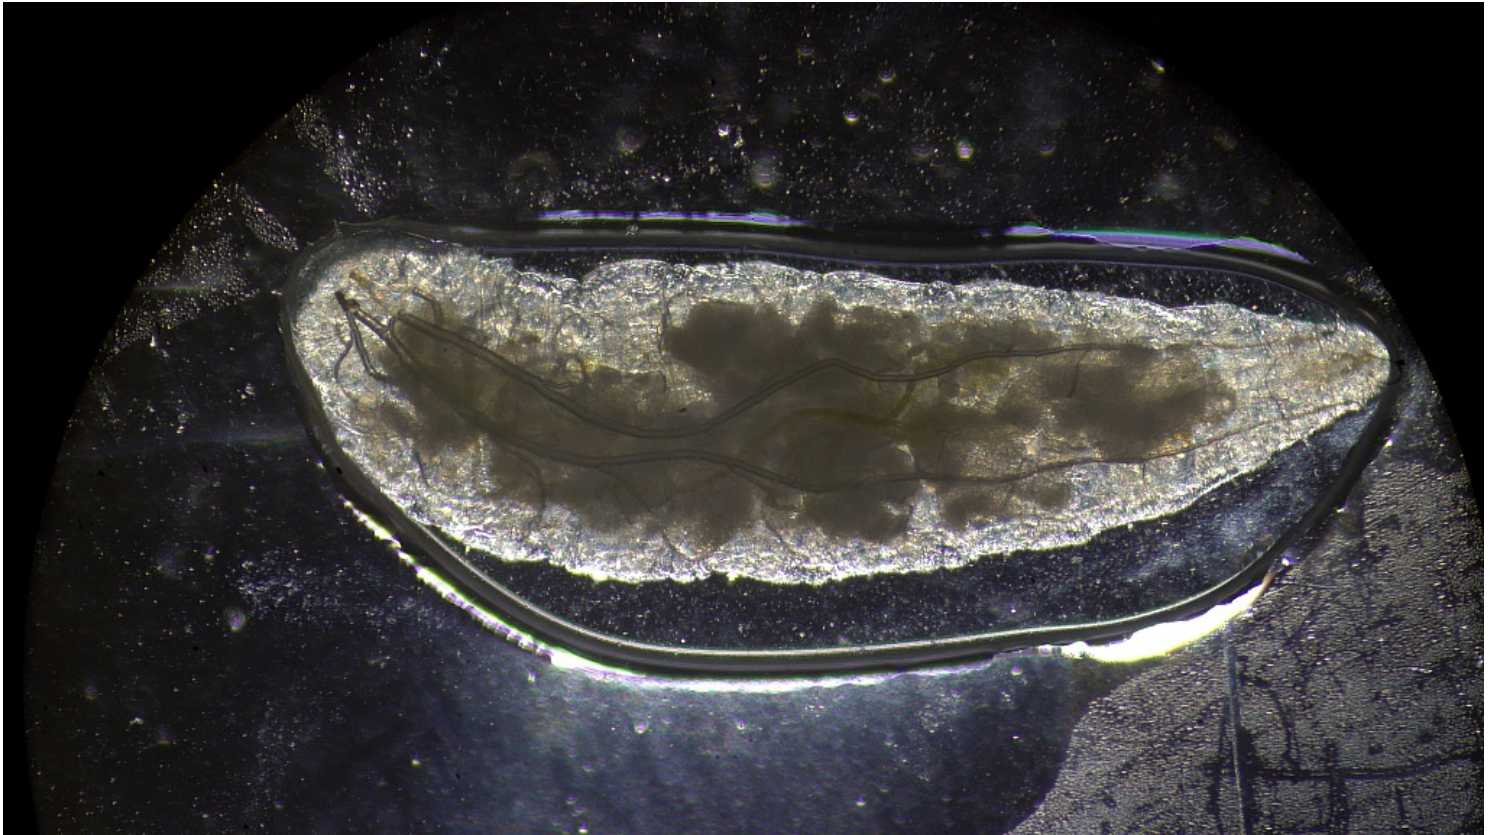

SILVERLENS

www.silverlensgalleries.com
info@silverlensgalleries.com

Lapanday Center
2263 Don Chino Roces Ave Ext
Makati City 1231
T +632.8160044
F +632.8160044
M +63917.5874011

Syaiful Garibaldi
Bara Turtu Kriklos, 2017
single channel video (00:03:22), no sound
SPI_SG0007
1 of 3