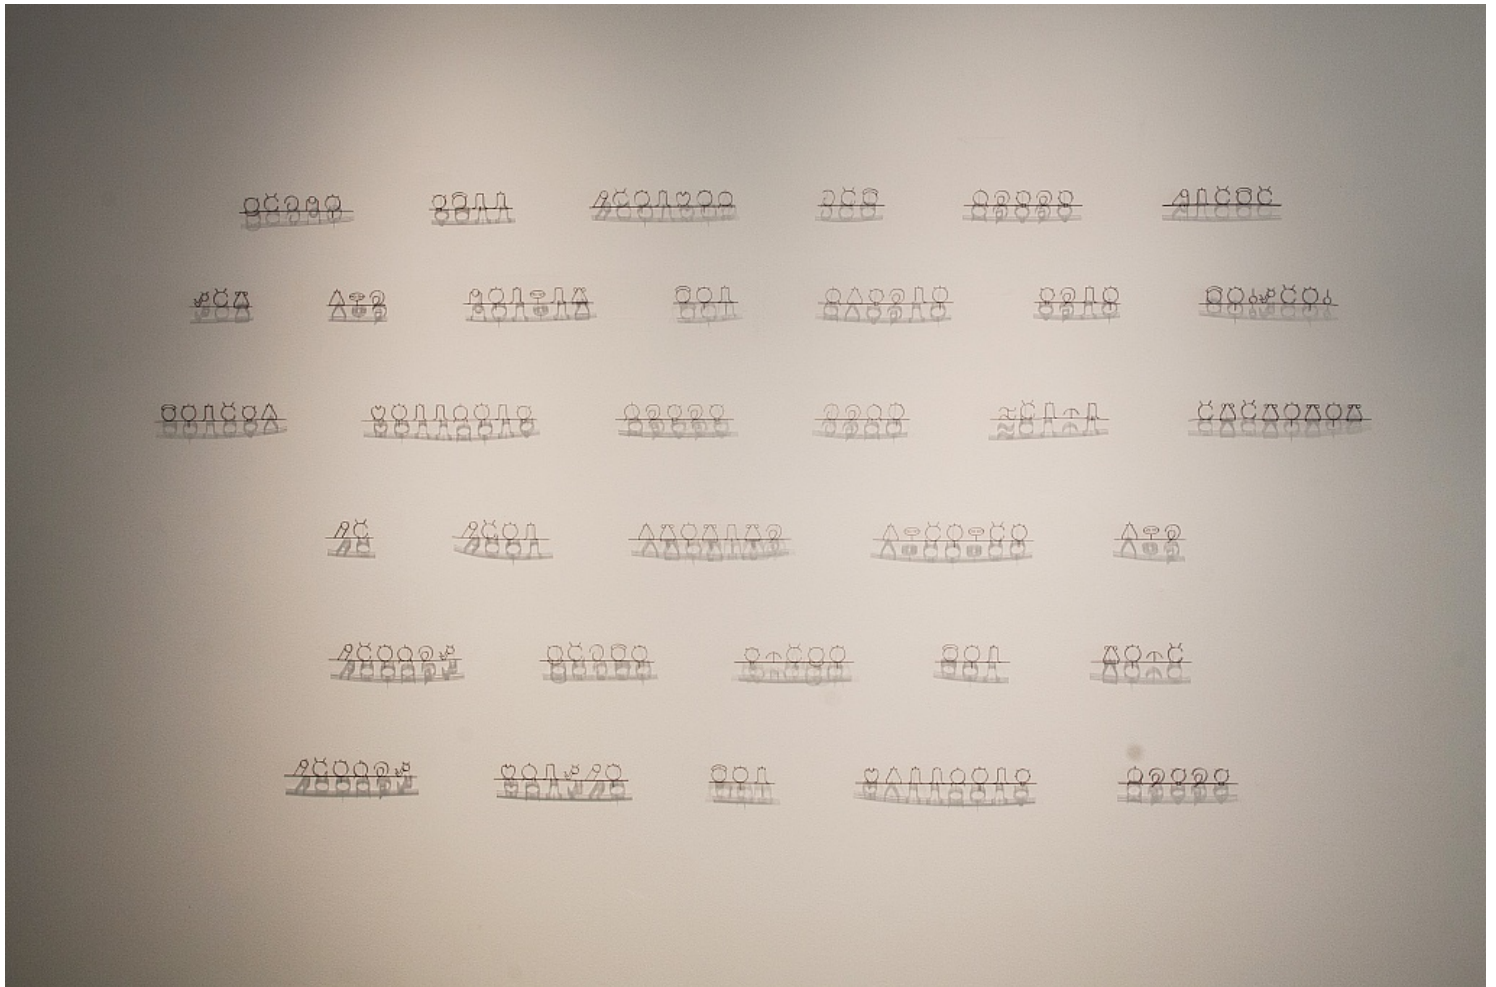

SILVERLENS

www.silverlensgalleries.com
info@silverlensgalleries.com

Lapanday Center
2263 Don Chino Roces Ave Ext
Makati City 1231
T +632.8160044
F +632.8160044
M +63917.5874011

Syaiful Garibaldi
Rumkilu #7, 2017
plexiglass
119h x 248w cm
46.85h x 97.64w in
SPI_SG0006