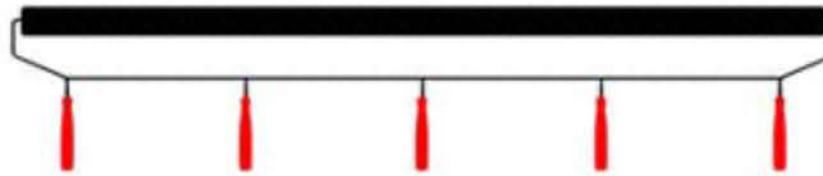

CEMENT SIEVE

COLUMN FRAME

SPIRIT LEVEL

LIMITED
EDITION

101 RADIANT WHITE

1-1 IVORY WHITE

1000-1 white

1-0 ILLUMINATED WHITE