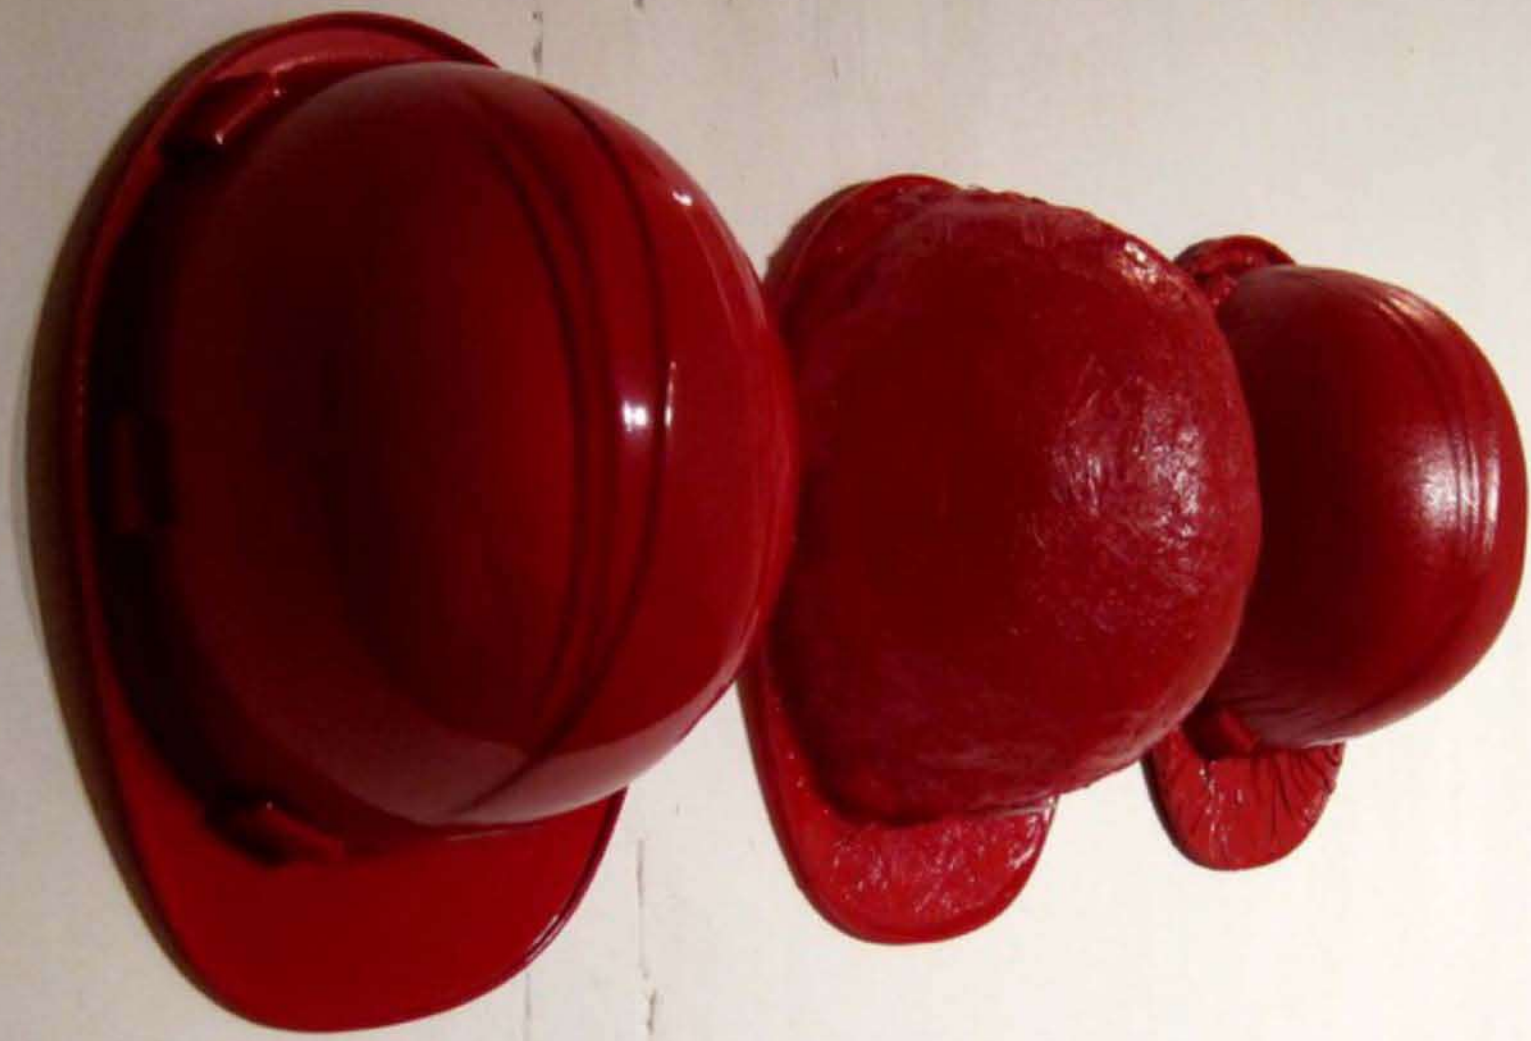

011

"WHITE"

1111-1 WHITE HUE

1. TRANSPARENT WHITE

1010 WHITE FLAT

1-1-1

WHITE

1.101 SATINE WHITE

1/1 FLAWLESS WHITE

101010011 (WHITE)

1.01.

1 TRANSLUCENT WHITE

**NGCO**
SOLUTION FOR NATION

O
X

ROH