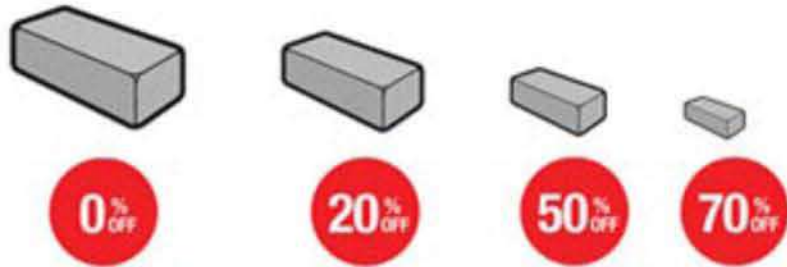

BRICK

CONSTRUCTION HELMET

METER ROLL

COLOUR CHART

CEMENT

PAINT ROLLER

CEMENT SIEVE

COLUMN FRAME

SPIRIT LEVEL