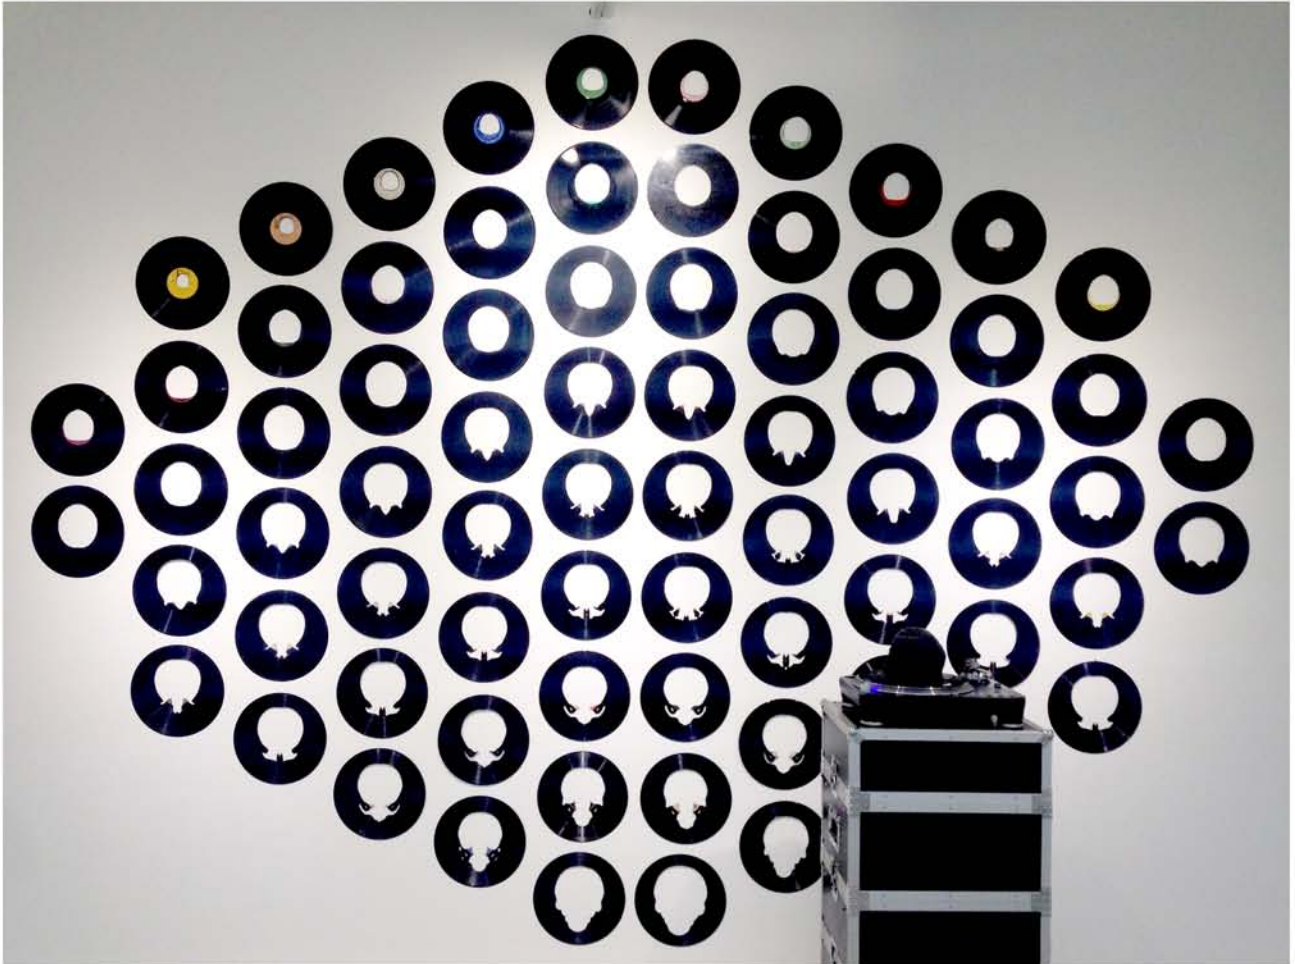

ROH

Equity Tower 40th Floor
Suite E SCBD Lot 9
Jl. Jenderal Sudirman Kav 52-53
Jakarta 12190 Indonesia
info@rohprojects.net
P : +621 51402116

Still Untitled
Bagus Pandega
Variable dimensions
Turntable, vinyl LP's, flight case
2015