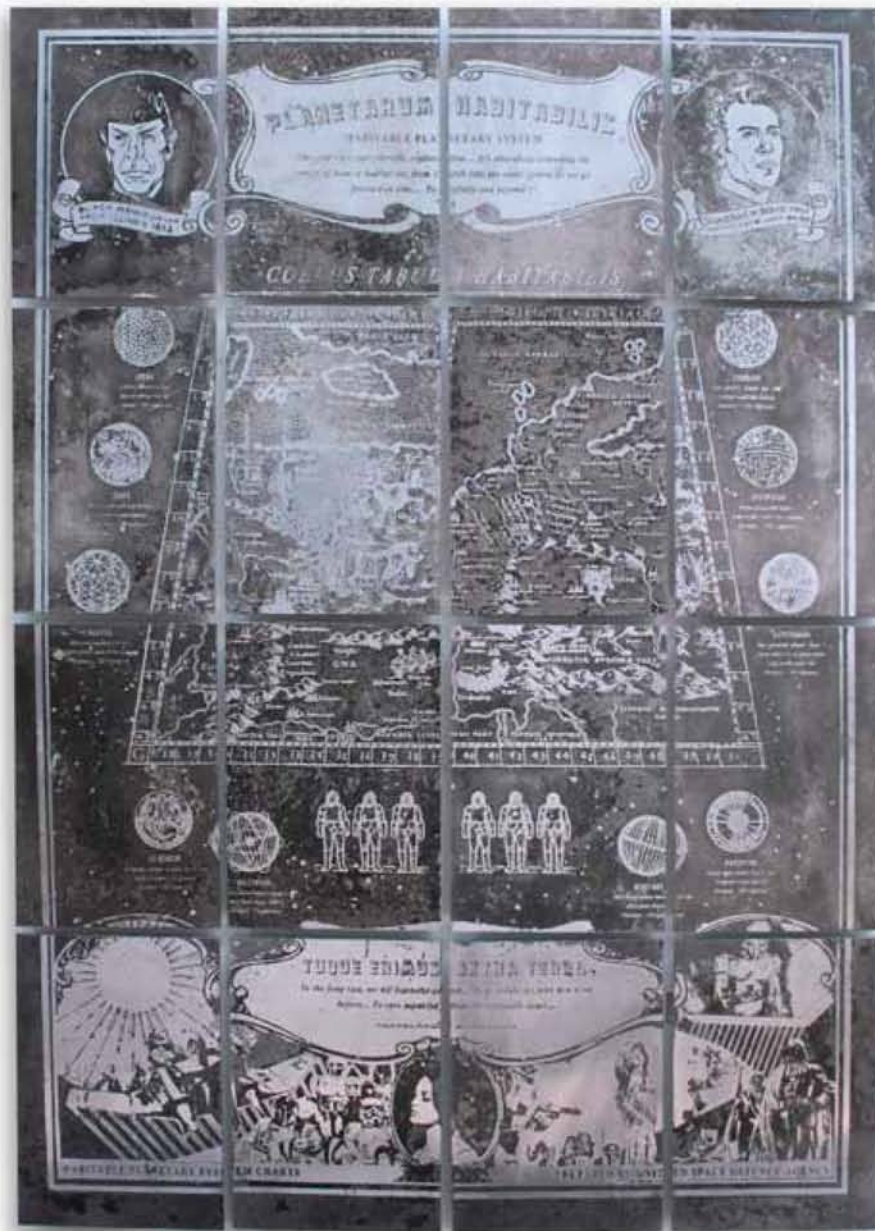

20 x 30 cm, 6 Pieces

Photographic Print Framed

2014

ROH

Equity Tower 40th Floor

Suite E SCBD Lot 9

Jl. Jenderal Sudirman Kav 52-53

Jakarta 12190 Indonesia