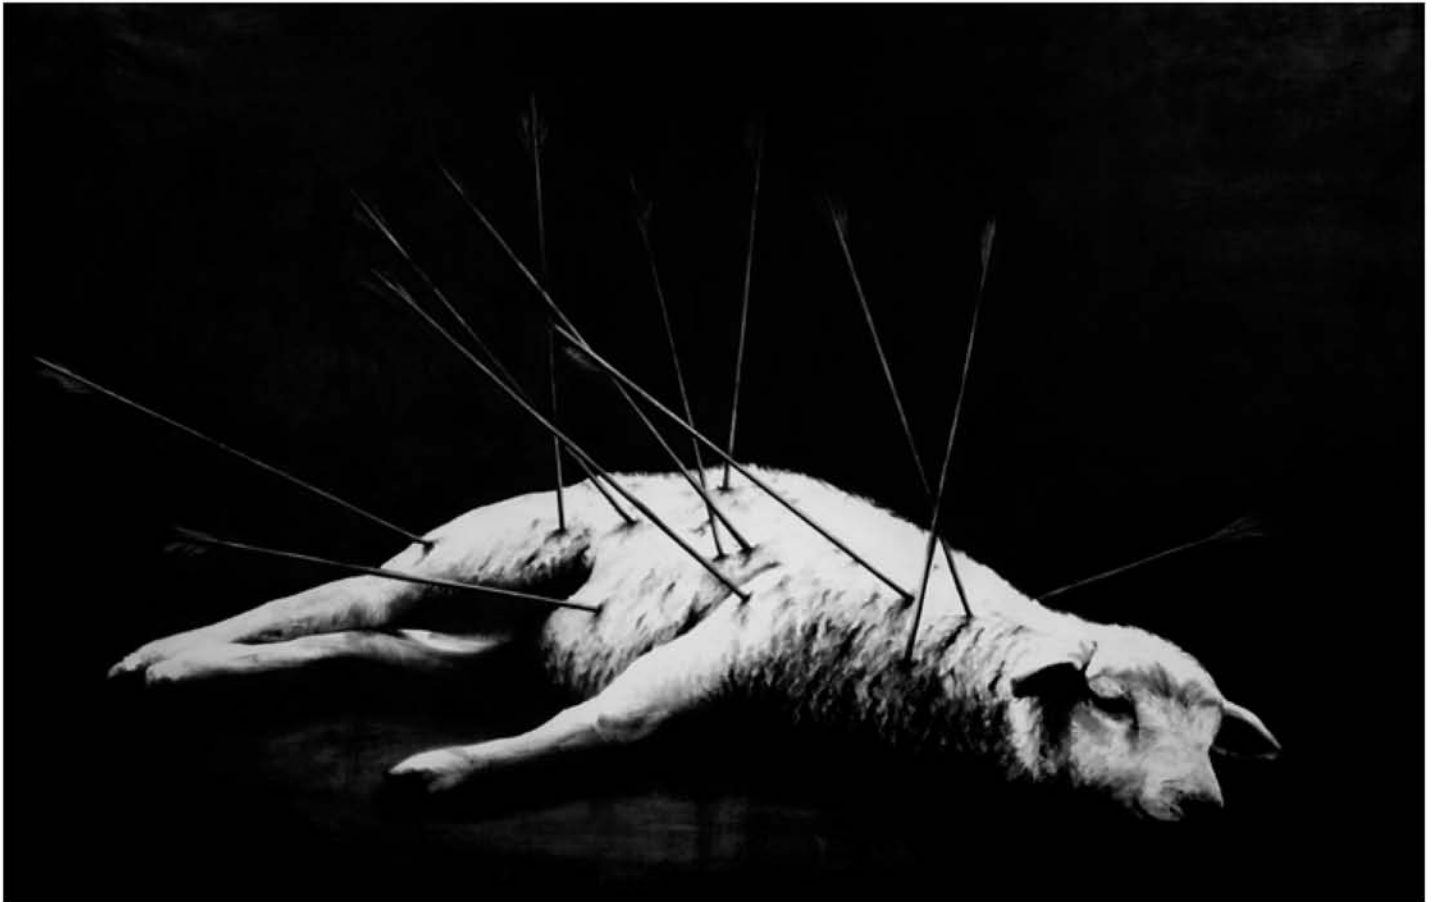

Variable Dimension

Puppet and Mini Projector Set

2013